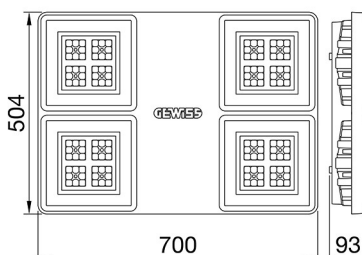

DIMENSIONAL