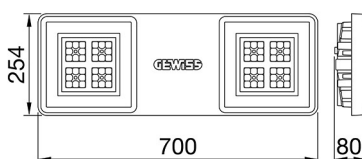

DIMENSIONAL