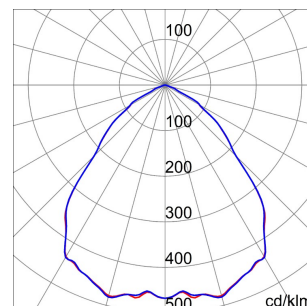

PHOTOMETRIC DISTRIBUTION