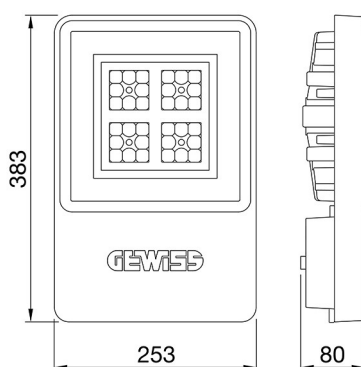

DIMENSIONAL