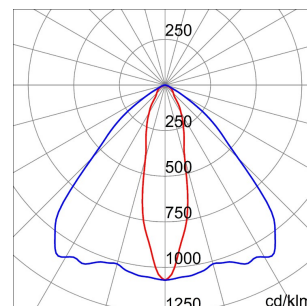

PHOTOMETRIC DISTRIBUTION