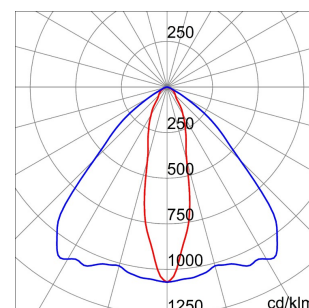

PHOTOMETRIC DISTRIBUTION