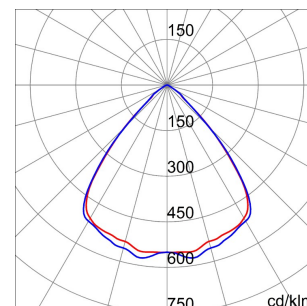

PHOTOMETRIC DISTRIBUTION