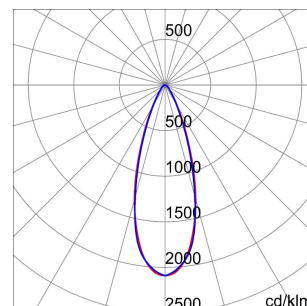

PHOTOMETRIC DISTRIBUTION