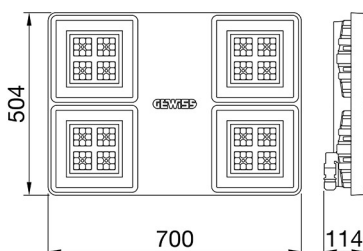

SMART[4]

Smart [4] is a series of LED indoor appliances suitable for the lighting of industries and sports facilities. It is available in HE (High Efficiency), HLO (High Lumen Output) and integrated DALI Emergency. Three different sizes available: 1M, 2M and 4M. The body is made of "Halogen-free" nylon loaded with grey glass fibre (RAL7035) with vent and anti-condensation device, heat dissipation device in aluminium alloy EN AB 44300. It is equipped with a dual optical system that includes a metallic reflector with ARRAY optics and a metallic reflector with UV stabilized PMMA lenses, with high efficiency, which allow a wide variety of light distributions 30°, 60°, 90°, Asymmetric and Elliptical. The version with through wiring has pre-wired mechanical and electrical connection components. Suspension, wall and projection appliances can be installed. It is available with three types of Colour Temperature (3000K / 4000K / 5700K), Color Rendering Index CRI>80 and two power supply options (ON/OFF or DALI).

DIMENSIONAL

PHOTOMETRIC DISTRIBUTION

SMART[4]

TECHNICAL SYMBOLOGY

0,350 m²

IP
IP66

IK
IK08

GWT
850 °C