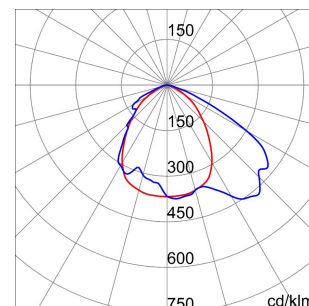

GENERAL INFORMATION		OPTIC AND ILLUMINATING FEATURES	
Context	Lighting for industries and large sports facilities	Optiek	Asymmetrisch
Luminaire	LED Industrial Reflector	Unified Glare Rating	-
Toepassing	Intern	Lumen- vermogen (lm)	26000
Unique digital code (Datamatrix)	Datamatrix	Efficacy (lm/W)	138
Kleur	Grijs RAL 7035	Kleur temperatuur	3000 K
Type lichtbron	LED	Colour Rendering Index	CRI>80
System vermogen	189 W	Standard Deviation Colour Matching	SDCM = 3
LED Lifetime	L90B10(Tq25°C)>150.000h; L90B10(Tq50°C)=100.000h	Photobiological Risk Class	RG0
Gewicht (kg)	13.5	Standaard	EN 60598-1 ; EN 60598-2-1 ; EN 60598-2-24
Garantie	5 jaar	ELETRICAL AND LIGHTING FEATURES	
Opslagtemperatuur	-40 +70 °C	Voedings- spanning	220 - 240 V
Operating temperature	-30°C + +50 °C	Nominale frequentie (Hz)	50/60 Hz
MATERIALS		Driver	Included
Body	PA6 "Halogen Free" loaded fibreglass	Driver failure rate	F10=100.000h Tq25°C/50.000h Tq50°C
Type plaat	Tempered glass Thickness 4mm	Overvoltage protection	DM 6 kV / CM 10 kV
Optic	Metallic PC reflector and PMMA lenses	Control System	1 x DALI DT6
Gasket	anti-aging silicone	INSTALLATION AND MAINTENANCE	
Locking Hook	-	Mounting and installation	Ceiling - Wallmounting - Suspension
External screw	Roestvrij staal	Tilt	With bracket accessory
Colour	Grijs RAL 7035	Wiring	With GW connect watertight connector
STANDARDS AND APPROVALS		Bevestiging	-
Classificering	-	Light souce replaceability	By professional
Toestel met verlaagde oppervlaktetemperatuur	Ja	Controlgear replaceability	By professional
DIN 18032-3-certificering	With Bracket - Rope Kit + terminal (in approval)	Driver Box	Ingebouwd
IPEA	-	Maximum surface exposed to the wind	0,350 m²
Isolatie- klasse	I		-
IP- graad	IP66		-
Stoot- bestendigheid	IK08		-
Glow Wire Test	850 °C		-

DIMENSIONAL

PHOTOMETRIC DISTRIBUTION

SMART[4]

TECHNICAL SYMBOLOGY

0,350 m²

IP
IP66

IK
IK08

GWT
850 °C