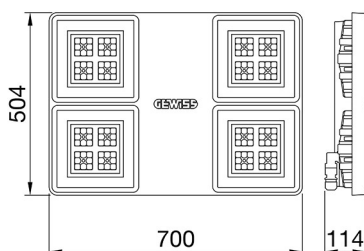

DIMENSIONAL