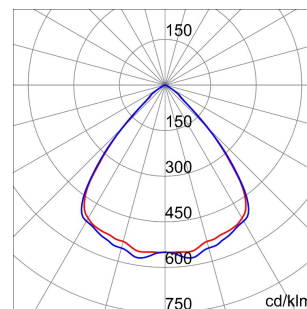

PHOTOMETRIC DISTRIBUTION