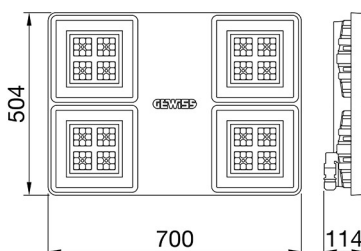

SMART[4]

Smart [4] is a series of LED indoor appliances suitable for the lighting of industries and sports facilities. It is available in HE (High Efficiency), HLO (High Lumen Output) and integrated DALI Emergency. Three different sizes available: 1M, 2M and 4M. The body is made of "Halogen-free" nylon loaded with grey glass fibre (RAL7035) with vent and anti-condensation device, heat dissipation device in aluminium alloy EN AB 44300. It is equipped with a dual optical system that includes a metallic reflector with ARRAY optics and a metallic reflector with UV stabilized PMMA lenses, with high efficiency, which allow a wide variety of light distributions 30°, 60°, 90°, Asymmetric and Elliptical. The version with through wiring has pre-wired mechanical and electrical connection components. Suspension, wall and projection appliances can be installed. It is available with three types of Colour Temperature (3000K / 4000K / 5700K), Color Rendering Index CRI>80 and two power supply options (ON/OFF or DALI).

DIMENSIONAL

PHOTOMETRIC DISTRIBUTION

SMART[4]

TECHNICAL SYMBOLOGY

0,350 m²

IP
IP66

IK
IK08

GWT
850 °C