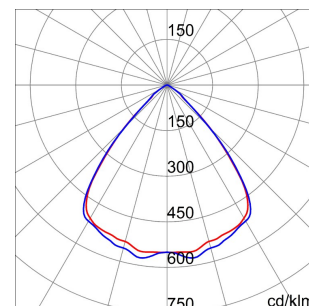

GENERAL INFORMATION		OPTIC AND ILLUMINATING FEATURES	
Context	Lighting for industries and large sports facilities	Optiek	90°-
Luminaire	LED Industrial Reflector	Unified Glare Rating	UGR ≤ 22
Toepassing	Intern	Lumen- vermogen (lm)	29200
Unique digital code (Datamatrix)	Datamatrix	Efficacy (lm/W)	154
Kleur	Grijs RAL 7035	Kleur temperatuur	3000 K
Type lichtbron	LED	Colour Rendering Index	CRI>80
System vermogen	189 W	Standard Deviation Colour Matching	SDCM = 3
LED Lifetime	L90B10(Tq25°C)>150.000h; L90B10(Tq50°C)=100.000h	Photobiological Risk Class	RG0
Gewicht (kg)	13.5	Standaard	EN 60598-1 ; EN 60598-2-1 ; EN 60598-2-24
Garantie	5 jaar	ELETRICAL AND LIGHTING FEATURES	
Opslagtemperatuur	-40 +70 °C	Voedings- spanning	220 - 240 V
Operating temperature	-30°C + +50 °C	Nominale frequentie (Hz)	50/60 Hz
MATERIALS		Driver	Included
Body	PA6 "Halogen Free" loaded fibreglass	Driver failure rate	F10=100.000h Tq25°C/50.000h Tq50°C
Type plaat	Tempered glass Thickness 4mm	Overvoltage protection	DM 6 kV / CM 10 kV
Optic	Metallic PC reflector and PMMA lenses	Control System	1 x DALI DT6
Gasket	anti-aging silicone	INSTALLATION AND MAINTENANCE	
Locking Hook	-	Mounting and installation	Ceiling - Wallmounting - Suspension
External screw	Roestvrij staal	Tilt	With bracket accessory
Colour	Grijs RAL 7035	Wiring	With GW connect watertight connector
STANDARDS AND APPROVALS		Bevestiging	-
Classificering	-	Light souce replaceability	By professional
Toestel met verlaagde oppervlaktetemperatuur	Ja	Controlgear replaceability	By professional
DIN 18032-3-certificering	With Bracket - Rope Kit + terminal (in approval)	Driver Box	Ingebouwd
IPEA	-	Maximum surface exposed to the wind	0,350 m²
Isolatie- klasse	I		-
IP- graad	IP66		-
Stoot- bestendigheid	IK08		-
Glow Wire Test	850 °C		-

DIMENSIONAL

PHOTOMETRIC DISTRIBUTION

SMART[4]

TECHNICAL SYMBOLOGY

0,350 m²

IP
IP66

IK
IK08

GWT
850 °C