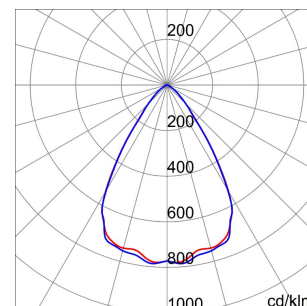

PHOTOMETRIC DISTRIBUTION