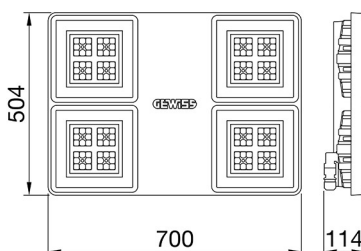

DIMENSIONAL