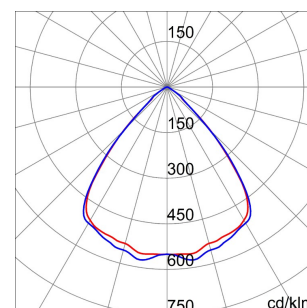

PHOTOMETRIC DISTRIBUTION