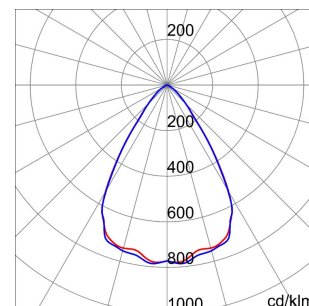

GENERAL INFORMATION		OPTIC AND ILLUMINATING FEATURES	
Context	Lighting for industries and large sports facilities	Optiek	60°
Luminaire	LED Industrial Reflector	Unified Glare Rating	UGR ≤ 22
Toepassing	Intern	Lumen-vermogen (lm)	39600
Unique digital code (Datamatrix)	Datamatrix	Efficacy (lm/W)	157
Kleur	Grijs RAL 7035	Kleur temperatuur	4000 K
Type lichtbron	LED	Colour Rendering Index	CRI>80
System vermogen	253 W	Standard Deviation Colour Matching	SDCM = 3
LED Lifetime	L90B10(Tq25°C)>150.000h; L90B10(Tq50°C)=100.000h	Photobiological Risk Class	RG0
Gewicht (kg)	13.5	Standaard	EN 60598-1 ; EN 60598-2-1 ; EN 60598-2-24
Garantie	5 jaar	ELETRICAL AND LIGHTING FEATURES	
Opslagtemperatuur	-40 +70 °C	Voedings-spanning	220 - 240 V
Operating temperature	-30°C + +50 °C	Nominale frequentie (Hz)	50/60 Hz
MATERIALS	-	Driver	Included
Body	PA6 "Halogen Free" loaded fibreglass	Driver failure rate	F10 = 70.000h Tq25°C/35.000h Tq50°C
Type plaat	Tempered glass Thickness 4mm	Overvoltage protection	DM 6kV / CM 6kV
Optic	Metallic PC reflector and PMMA lenses	Control System	ON / OFF
Gasket	anti-aging silicone	INSTALLATION AND MAINTENANCE	
Locking Hook	-	Mounting and installation	Ceiling - Wallmounting - Suspension
External screw	Roestvrij staal	Tilt	With bracket accessory
Colour	Grijs RAL 7035	Wiring	With GW connect watertight connector
STANDARDS AND APPROVALS	-	Bevestiging	-
Classificering	-	Light souce replaceability	By professional
Toestel met verlaagde oppervlaktetemperatuur	Ja	Controlgear replaceability	By professional
DIN 18032-3-certificering	With Bracket - Rope Kit + terminal (in approval)	Driver Box	Ingebouwd
IPEA	-	Maximum surface exposed to the wind	0,350 m²
Isolatie-klasse	I		-
IP-graad	IP66		-
Stootbestendigheid	IK08		-
Glow Wire Test	850 °C		-

DIMENSIONAL

PHOTOMETRIC DISTRIBUTION

SMART[4]

TECHNICAL SYMBOLOGY

0,350 m²

IP
IP66

IK
IK08

GWT
850 °C