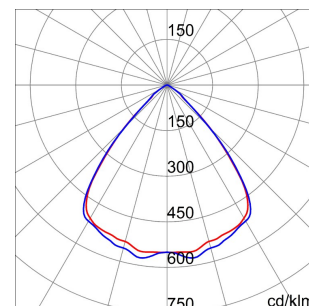

GENERAL INFORMATION		OPTIC AND ILLUMINATING FEATURES	
Context	Lighting for industries and large sports facilities	Optiek	90°-
Luminaire	LED Industrial Reflector	Unified Glare Rating	UGR ≤ 22
Toepassing	Intern	Lumen- vermogen (lm)	30800
Unique digital code (Datamatrix)	Datamatrix	Efficacy (lm/W)	163
Kleur	Grijs RAL 7035	Kleur temperatuur	5700 K
Type lichtbron	LED	Colour Rendering Index	CRI>80
System vermogen	189 W	Standard Deviation Colour Matching	SDCM = 3
LED Lifetime	L90B10(Tq25°C)>150.000h; L90B10(Tq50°C)=100.000h	Photobiological Risk Class	RG0
Gewicht (kg)	13.5	Standaard	EN 60598-1 ; EN 60598-2-1 ; EN 60598-2-24
Garantie	5 jaar	ELETRICAL AND LIGHTING FEATURES	
Opslagtemperatuur	-40 +70 °C	Voedings- spanning	220 - 240 V
Operating temperature	-30°C + +50 °C	Nominale frequentie (Hz)	50/60 Hz
MATERIALS		Driver	Included
Body	PA6 "Halogen Free" loaded fibreglass	Driver failure rate	F10=70.000h Tq25°C/35.000h Tq50°C
Type plaat	Tempered glass Thickness 4mm	Overvoltage protection	DM 6kV / CM 6kV
Optic	Metallic PC reflector and PMMA lenses	Control System	ON / OFF
Gasket	anti-aging silicone	INSTALLATION AND MAINTENANCE	
Locking Hook	-	Mounting and installation	Ceiling - Wallmounting - Suspension
External screw	Roestvrij staal	Tilt	With bracket accessory
Colour	Grijs RAL 7035	Wiring	With GW connect watertight connector
STANDARDS AND APPROVALS		Bevestiging	-
Classificering	-	Light souce replaceability	By professional
Toestel met verlaagde oppervlaktetemperatuur	Ja	Controlgear replaceability	By professional
DIN 18032-3-certificering	With Bracket - Rope Kit + terminal (in approval)	Driver Box	Ingebouwd
IPEA	-	Maximum surface exposed to the wind	0,350 m²
Isolatie- klasse	I		-
IP- graad	IP66		-
Stoot- bestendigheid	IK08		-
Glow Wire Test	850 °C		-

DIMENSIONAL

PHOTOMETRIC DISTRIBUTION

SMART[4]

TECHNICAL SYMBOLOGY

0,350 m²

IP
IP66

IK
IK08

GWT
850 °C