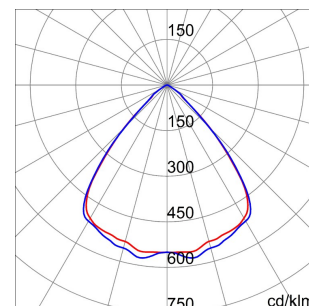

PHOTOMETRIC DISTRIBUTION