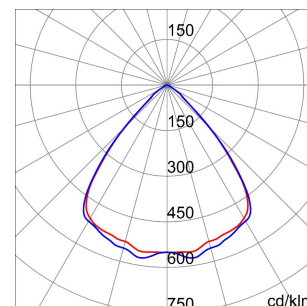

GENERAL INFORMATION		OPTIC AND ILLUMINATING FEATURES	
Context	Lighting for industries and large sports facilities	Optiek	90°-
Luminaire	LED Industrial Reflector	Unified Glare Rating	UGR ≤ 22
Toepassing	Intern	Lumen- vermogen (lm)	29200
Unique digital code (Datamatrix)	Datamatrix	Efficacy (lm/W)	154
Kleur	Grijs RAL 7035	Kleur temperatuur	3000 K
Type lichtbron	LED	Colour Rendering Index	CRI>80
System vermogen	189 W	Standard Deviation Colour Matching	SDCM = 3
LED Lifetime	L90B10(Tq25°C)>150.000h; L90B10(Tq50°C)=100.000h	Photobiological Risk Class	RG0
Gewicht (kg)	13.5	Standaard	EN 60598-1 ; EN 60598-2-1 ; EN 60598-2-24
Garantie	5 jaar	ELETRICAL AND LIGHTING FEATURES	
Opslagtemperatuur	-40 +70 °C	Voedings- spanning	220 - 240 V
Operating temperature	-30°C + +50 °C	Nominale frequentie (Hz)	50/60 Hz
MATERIALS		Driver	Included
Body	PA6 "Halogen Free" loaded fibreglass	Driver failure rate	F10=70.000h Tq25°C/35.000h Tq50°C
Type plaat	Tempered glass Thickness 4mm	Overvoltage protection	DM 6kV / CM 6kV
Optic	Metallic PC reflector and PMMA lenses	Control System	ON / OFF
Gasket	anti-aging silicone	INSTALLATION AND MAINTENANCE	
Locking Hook	-	Mounting and installation	Ceiling - Wallmounting - Suspension
External screw	Roestvrij staal	Tilt	With bracket accessory
Colour	Grijs RAL 7035	Wiring	With GW connect watertight connector
STANDARDS AND APPROVALS		Bevestiging	-
Classificering	-	Light souce replaceability	By professional
Toestel met verlaagde oppervlaktetemperatuur	Ja	Controlgear replaceability	By professional
DIN 18032-3-certificering	With Bracket - Rope Kit + terminal (in approval)	Driver Box	Ingebouwd
IPEA	-	Maximum surface exposed to the wind	0,350 m²
Isolatie- klasse	I		-
IP- graad	IP66		-
Stoot- bestendigheid	IK08		-
Glow Wire Test	850 °C		-

DIMENSIONAL

PHOTOMETRIC DISTRIBUTION

SMART[4]

TECHNICAL SYMBOLOGY

0,350 m²

IP
IP66

IK
IK08

GWT
850 °C