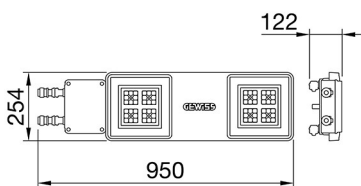

DIMENSIONAL