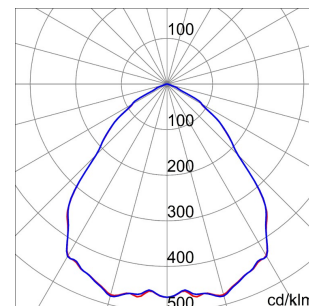

GENERAL INFORMATION		OPTIC AND ILLUMINATING FEATURES	
Context	Lighting for industries and sports facilities	Optiek	Array
Luminaire	LED Industrial Reflector	Unified Glare Rating	UGR ? 25
Toepassing	Intern	Lumen output (lm)	14600 (900 Em.)
Unique digital code (Datamatrix)	Datamatrix	Efficacy (lm/W)	154
Kleur	Grijs RAL 7035	Kleur temperatuur	3000 K
Type lichtbron	LED	Colour Rendering Index	CRI>80
System power	95 W (+5W Emerg.)	Standard Deviation Colour Matching	SDCM = 3
LED Lifetime	L90B10(Tq25°C)>150.000h; L90B10(Tq40°C)=140.000h	Photobiological Risk Class	RG0
Gewicht (kg)	8	Standaard	EN 60598-2-22 ; EN 60598-1 ; EN 60598-2-24
Garantie	5 jaar	ELETRICAL AND LIGHTING FEATURES	
Opslagtemperatuur	-40 +70 °C	Voedings-spanning	220 - 240 V
Operating temperature	0 ÷ +40 °C	Nominale frequentie (Hz)	50/60 Hz
MATERIALS		Driver	Included
Body	PA6 "Halogen Free" loaded fibreglass	Driver failure rate	F10=100.000h Tq25°C/50.000h Tq40°C
Type plaat	Tempered glass Thickness 4mm	Overvoltage protection	DM 6 kV / CM 10 kV
Optic	Metallized polycarbonate reflector	Control System	1 x DALI DT6 + 1 x DALI DT1 (Emerg. 3h)
Gasket	anti-aging silicone	INSTALLATION AND MAINTENANCE	
Locking Hook	-	Mounting and installation	Ceiling light - Suspension
External screw	Roestvrij staal	Tilt	-
Colour	Grijs RAL 7035	Wiring	With GW connect watertight connector
STANDARDS AND APPROVALS		Bevestiging	-
Classificering	-	Light source replaceability	By professional
Toestel met verlaagde oppervlaktetemperatuur	Ja	Controlgear replaceability	By professional
DIN 18032-3-certificering	-	Driver Box	Ingebouwd
IPEA	-	Maximum surface exposed to the wind	0,220 m²
Isolatie-klasse	I		-
IP-graad	IP65		-
Stootbestendigheid	IK08		-
Glow Wire Test	850 °C		-

DIMENSIONAL

PHOTOMETRIC DISTRIBUTION

SMART[4]

TECHNICAL SYMBOLOGY

0,220 m²

IP
IP65

IK
IK08

GWT
850 °C