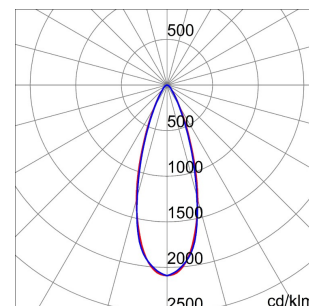

PHOTOMETRIC DISTRIBUTION