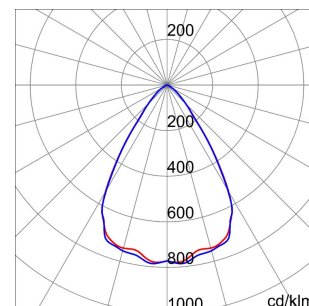

GENERAL INFORMATION		OPTIC AND ILLUMINATING FEATURES	
Context	Lighting for industries and sports facilities	Optiek	60°
Luminaire	LED Industrial Reflector	Unified Glare Rating	UGR ≤ 22
Toepassing	Intern	Lumen-vermogen (lm)	15400
Unique digital code (Datamatrix)	Datamatrix	Efficacy (lm/W)	162
Kleur	Grijs RAL 7035	Kleur temperatuur	4000 K
Type lichtbron	LED	Colour Rendering Index	CRI>80
System vermogen	95 W	Standard Deviation Colour Matching	SDCM = 3
LED Lifetime	L90B10(Tq25°C)>150.000h; L90B10(Tq50°C)=100.000h	Photobiological Risk Class	RG0
Gewicht (kg)	6.5	Standaard	EN 60598-1 ; EN 60598-2-1 ; EN 60598-2-24
Garantie	5 jaar	ELETRICAL AND LIGHTING FEATURES	
Opslagtemperatuur	-40 +70 °C	Voedings-spanning	220 - 240 V
Operating temperature	-30°C + +50 °C	Nominale frequentie (Hz)	50/60 Hz
MATERIALS		Driver	Included
Body	PA6 "Halogen Free" loaded fibreglass	Driver failure rate	F10=100.000h Tq25°C/50.000h Tq50°C
Type plaat	Tempered glass Thickness 4mm	Overvoltage protection	DM 6 kV / CM 10 kV
Optic	Metallic PC reflector and PMMA lenses	Control System	1 x DALI DT6
Gasket	anti-aging silicone	INSTALLATION AND MAINTENANCE	
Locking Hook	-	Mounting and installation	Ceiling - Wallmounting - Suspension
External screw	Roestvrij staal	Tilt	With bracket accessory
Colour	Grijs RAL 7035	Wiring	With GW connect watertight connector
STANDARDS AND APPROVALS		Bevestiging	-
Classificering	-	Light souce replaceability	By professional
Toestel met verlaagde oppervlaktetemperatuur	Ja	Controlgear replaceability	By professional
DIN 18032-3-certificering	With Bracket - Rope Kit + terminal (in approval)	Driver Box	Ingebouwd
IPEA	-	Maximum surface exposed to the wind	0,184 m²
Isolatie-klasse	I		-
IP-graad	IP66		-
Stootbestendigheid	IK08		-
Glow Wire Test	850 °C		-

DIMENSIONAL

PHOTOMETRIC DISTRIBUTION

SMART[4]

TECHNICAL SYMBOLOGY

0,184 m²

IP
IP66

IK
IK08

GWT
850 °C