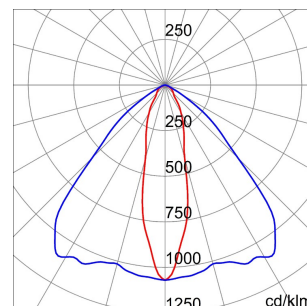

GENERAL INFORMATION		OPTIC AND ILLUMINATING FEATURES	
Context	Lighting for industries and sports facilities	Optiek	Elliptisch
Luminaire	LED Industrial Reflector	Unified Glare Rating	-
Toepassing	Intern	Lumen-vermogen (lm)	18400
Unique digital code (Datamatrix)	Datamatrix	Efficacy (lm/W)	147
Kleur	Grijs RAL 7035	Kleur temperatuur	5700 K
Type lichtbron	LED	Colour Rendering Index	CRI>80
System vermogen	125 W	Standard Deviation Colour Matching	SDCM = 3
LED Lifetime	L90B10(Tq25°C)>150.000h; L90B10(Tq50°C)=100.000h	Photobiological Risk Class	RG0
Gewicht (kg)	6.5	Standaard	EN 60598-1 ; EN 60598-2-1 ; EN 60598-2-24
Garantie	5 jaar	ELETRICAL AND LIGHTING FEATURES	
Opslagtemperatuur	-40 +70 °C	Voedings-spanning	220 - 240 V
Operating temperature	-30°C + +50 °C	Nominale frequentie (Hz)	50/60 Hz
MATERIALS	-	Driver	Included
Body	PA6 "Halogen Free" loaded fibreglass	Driver failure rate	F10 = 100.000h Tq25°C/50.000h Tq50°C
Type plaat	Tempered glass Thickness 4mm	Overvoltage protection	DM 6 kV / CM 10 kV
Optic	Metallic PC reflector and PMMA lenses	Control System	1 x DALI DT6
Gasket	anti-aging silicone	INSTALLATION AND MAINTENANCE	
Locking Hook	-	Mounting and installation	Ceiling - Wallmounting - Suspension
External screw	Roestvrij staal	Tilt	With bracket accessory
Colour	Grijs RAL 7035	Wiring	With GW connect watertight connector
STANDARDS AND APPROVALS	-	Bevestiging	-
Classificering	-	Light souce replaceability	By professional
Toestel met verlaagde oppervlaktetemperatuur	Ja	Controlgear replaceability	By professional
DIN 18032-3-certificering	With Bracket - Rope Kit + terminal (in approval)	Driver Box	Ingebouwd
IPEA	-	Maximum surface exposed to the wind	0,184 m²
Isolatie-klasse	I		-
IP-graad	IP66		-
Stootbestendigheid	IK08		-
Glow Wire Test	850 °C		-

DIMENSIONAL

PHOTOMETRIC DISTRIBUTION

SMART[4]

TECHNICAL SYMBOLOGY

0,184 m²

IP
IP66

IK
IK08

GWT
850 °C