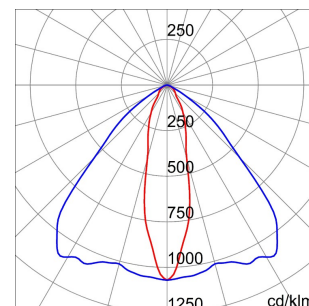

GENERAL INFORMATION		OPTIC AND ILLUMINATING FEATURES	
Context	Lighting for industries and sports facilities	Optiek	Elliptisch
Luminaire	LED Industrial Reflector	Unified Glare Rating	-
Toepassing	Intern	Lumen-vermogen (lm)	17600
Unique digital code (Datamatrix)	Datamatrix	Efficacy (lm/W)	141
Kleur	Grijs RAL 7035	Kleur temperatuur	3000 K
Type lichtbron	LED	Colour Rendering Index	CRI>80
System vermogen	125 W	Standard Deviation Colour Matching	SDCM = 3
LED Lifetime	L90B10(Tq25°C)>150.000h; L90B10(Tq50°C)=100.000h	Photobiological Risk Class	RG0
Gewicht (kg)	6.5	Standaard	EN 60598-1 ; EN 60598-2-1 ; EN 60598-2-24
Garantie	5 jaar	ELETRICAL AND LIGHTING FEATURES	
Opslagtemperatuur	-40 +70 °C	Voedings-spanning	220 - 240 V
Operating temperature	-30°C + +50 °C	Nominale frequentie (Hz)	50/60 Hz
MATERIALS	-	Driver	Included
Body	PA6 "Halogen Free" loaded fibreglass	Driver failure rate	F10 = 100.000h Tq25°C/50.000h Tq50°C
Type plaat	Tempered glass Thickness 4mm	Overvoltage protection	DM 6 kV / CM 10 kV
Optic	Metallic PC reflector and PMMA lenses	Control System	1 x DALI DT6
Gasket	anti-aging silicone	INSTALLATION AND MAINTENANCE	
Locking Hook	-	Mounting and installation	Ceiling - Wallmounting - Suspension
External screw	Roestvrij staal	Tilt	With bracket accessory
Colour	Grijs RAL 7035	Wiring	With GW connect watertight connector
STANDARDS AND APPROVALS	-	Bevestiging	-
Classificering	-	Light souce replaceability	By professional
Toestel met verlaagde oppervlaktetemperatuur	Ja	Controlgear replaceability	By professional
DIN 18032-3-certificering	With Bracket - Rope Kit + terminal (in approval)	Driver Box	Ingebouwd
IPEA	-	Maximum surface exposed to the wind	0,184 m²
Isolatie-klasse	I		-
IP-graad	IP66		-
Stootbestendigheid	IK08		-
Glow Wire Test	850 °C		-

DIMENSIONAL

PHOTOMETRIC DISTRIBUTION

SMART[4]

TECHNICAL SYMBOLOGY

0,184 m²

IP
IP66

IK
IK08

GWT
850 °C