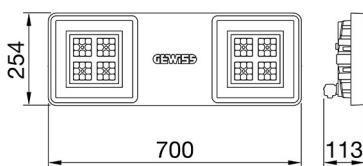

DIMENSIONAL