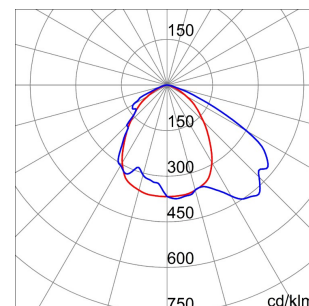

PHOTOMETRIC DISTRIBUTION