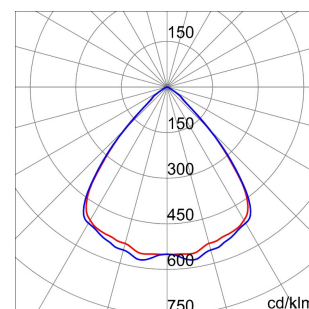

GENERAL INFORMATION		OPTIC AND ILLUMINATING FEATURES	
Context	Logistics and industrial manufacturing lighting	Optiek	90°-
Luminaire	LED Industrial Reflector	Unified Glare Rating	UGR ? 25
Toepassing	Intern	Lumen output (lm)	7300 (900 Em.)
Unique digital code (Datamatrix)	Datamatrix	Efficacy (lm/W)	152
Kleur	Grijs RAL 7035	Kleur temperatuur	3000 K
Type lichtbron	LED	Colour Rendering Index	CRI>80
System power	48 W (+5W Emerg.)	Standard Deviation Colour Matching	SDCM = 3
LED Lifetime	L90B10(Tq25°C)>150.000h; L90B10(Tq40°C)=140.000h	Photobiological Risk Class	RG0
Gewicht (kg)	5	Standaard	EN 60598-2-22 ; EN 60598-1 ; EN 60598-2-24
Garantie	5 jaar	ELETRICAL AND LIGHTING FEATURES	
Opslagtemperatuur	-40 +70 °C	Voedings-spanning	220 - 240 V
Operating temperature	0 ÷ +40 °C	Nominale frequentie (Hz)	50/60 Hz
MATERIALS		Driver	Included
Body	PA6 "Halogen Free" loaded fibreglass	Driver failure rate	F10=100.000h Tq25°C/50.000h Tq40°C
Type plaat	Tempered glass Thickness 4mm	Overvoltage protection	DM 6 kV / CM 10 kV
Optic	Metallic PC reflector and PMMA lenses	Control System	1 x DALI DT6 + 1 x DALI DT1 (Emerg. 3h)
Gasket	anti-aging silicone	INSTALLATION AND MAINTENANCE	
Locking Hook	-	Mounting and installation	Ceiling light - Suspension
External screw	Roestvrij staal	Tilt	-
Colour	Grijs RAL 7035	Wiring	With GW connect watertight connector
STANDARDS AND APPROVALS		Bevestiging	-
Classificering	-	Light source replaceability	By professional
Toestel met verlaagde oppervlaktetemperatuur	Ja	Controlgear replaceability	By professional
DIN 18032-3-certificering	-	Driver Box	Ingebouwd
IPEA	-	Maximum surface exposed to the wind	0,140 m²
Isolatie-klasse	I		-
IP-graad	IP65		-
Stootbestendigheid	IK08		-
Glow Wire Test	850 °C		-

DIMENSIONAL

PHOTOMETRIC DISTRIBUTION

SMART[4]

TECHNICAL SYMBOLOGY

0,140 m²

IP
IP65

IK
IK08

GWT
850 °C