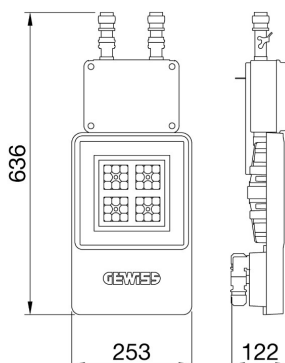

GENERAL INFORMATION		OPTIC AND ILLUMINATING FEATURES	
Context	Logistics and industrial manufacturing lighting	Optiek	90°-
Luminaire	LED Industrial Reflector	Unified Glare Rating	UGR ? 25
Toepassing	Intern	Lumen output (lm)	7300 (900 Em.)
Unique digital code (Datamatrix)	Datamatrix	Efficacy (lm/W)	152
Kleur	Grijs RAL 7035	Kleur temperatuur	3000 K
Type lichtbron	LED	Colour Rendering Index	CRI>80
System power	48 W (+5W Emerg.)	Standard Deviation Colour Matching	SDCM = 3
LED Lifetime	L90B10(Tq25°C)>150.000h; L90B10(Tq40°C)=140.000h	Photobiological Risk Class	RG0
Gewicht (kg)	5	Standaard	EN 60598-2-22 ; EN 60598-1 ; EN 60598-2-24
Garantie	5 jaar	ELETRICAL AND LIGHTING FEATURES	
Opslagtemperatuur	-40 +70 °C	Voedings-spanning	220 - 240 V
Operating temperature	0 ÷ +40 °C	Nominale frequentie (Hz)	50/60 Hz
MATERIALS		Driver	Included
Body	PA6 "Halogen Free" loaded fibreglass	Driver failure rate	F10=100.000h Tq25°C/50.000h Tq40°C
Type plaat	Tempered glass Thickness 4mm	Overvoltage protection	DM 6 kV / CM 10 kV
Optic	Metallic PC reflector and PMMA lenses	Control System	1 x DALI DT6 + 1 x DALI DT1 (Emerg. 3h)
Gasket	anti-aging silicone	INSTALLATION AND MAINTENANCE	
Locking Hook	-	Mounting and installation	Ceiling light - Suspension
External screw	Roestvrij staal	Tilt	-
Colour	Grijs RAL 7035	Wiring	With GW connect watertight connector
STANDARDS AND APPROVALS		Bevestiging	-
Classificering	-	Light source replaceability	By professional
Toestel met verlaagde oppervlaktetemperatuur	Ja	Controlgear replaceability	By professional
DIN 18032-3-certificering	-	Driver Box	Ingebouwd
IPEA	-	Maximum surface exposed to the wind	0,140 m²
Isolatie-klasse	I		-
IP-graad	IP65		-
Stootbestendigheid	IK08		-
Glow Wire Test	850 °C		-

DIMENSIONAL

PHOTOMETRIC DISTRIBUTION

SMART[4]

TECHNICAL SYMBOLOGY

0,140 m²

IP
IP65

IK
IK08

GWT
850 °C