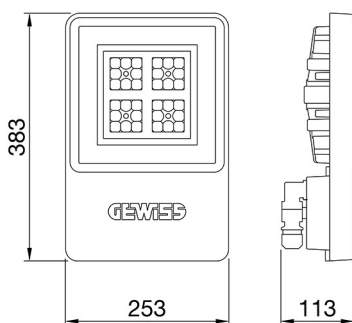

DIMENSIONAL