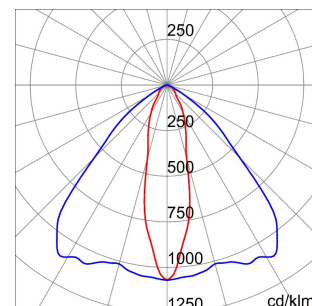

GENERAL INFORMATION		OPTIC AND ILLUMINATING FEATURES	
Context	Logistics and industrial manufacturing lighting	Optiek	Elliptisch
Luminaire	LED Industrial Reflector	Unified Glare Rating	-
Toepassing	Intern	Lumen-vermogen (lm)	8800
Unique digital code (Datamatrix)	Datamatrix	Efficacy (lm/W)	138
Kleur	Grijs RAL 7035	Kleur temperatuur	3000 K
Type lichtbron	LED	Colour Rendering Index	CRI>80
System vermogen	64 W	Standard Deviation Colour Matching	SDCM = 3
LED Lifetime	L90B10(Tq25°C)>150.000h; L90B10(Tq50°C)=100.000h	Photobiological Risk Class	RG0
Gewicht (kg)	3.5	Standaard	EN 60598-1 ; EN 60598-2-1 ; EN 60598-2-24
Garantie	5 jaar	ELETRICAL AND LIGHTING FEATURES	
Opslagtemperatuur	-40 +70 °C	Voedings-spanning	220 - 240 V
Operating temperature	-30°C + +50 °C	Nominale frequentie (Hz)	50/60 Hz
MATERIALS		Driver	Included
Body	PA6 "Halogen Free" loaded fibreglass	Driver failure rate	F10 = 100.000h Tq25°C/50.000h Tq50°C
Type plaat	Tempered glass Thickness 4mm	Overvoltage protection	DM 6 kV / CM 10 kV
Optic	Metallic PC reflector and PMMA lenses	Control System	1 x DALI DT6
Gasket	anti-aging silicone	INSTALLATION AND MAINTENANCE	
Locking Hook	-	Mounting and installation	Ceiling - Wallmounting - Suspension
External screw	Roestvrij staal	Tilt	With bracket accessory
Colour	Grijs RAL 7035	Wiring	With GW connect watertight connector
STANDARDS AND APPROVALS		Bevestiging	-
Classificering	-	Light souce replaceability	By professional
Toestel met verlaagde oppervlaktetemperatuur	Ja	Controlgear replaceability	By professional
DIN 18032-3-certificering	With Bracket - Rope Kit + terminal (in approval)	Driver Box	Ingebouwd
IPEA	-	Maximum surface exposed to the wind	0,097 m²
Isolatie-klasse	I		-
IP-graad	IP66		-
Stootbestendigheid	IK08		-
Glow Wire Test	850 °C		-

DIMENSIONAL

PHOTOMETRIC DISTRIBUTION

SMART[4]

TECHNICAL SYMBOLOGY

0,097 m²

IP
IP66

IK
IK08

GWT
850 °C