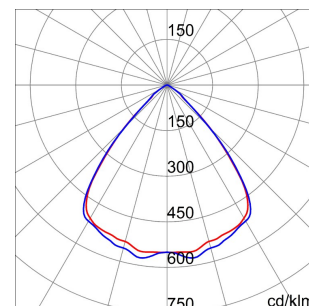

GENERAL INFORMATION		OPTIC AND ILLUMINATING FEATURES	
Context	Logistics and industrial manufacturing lighting	Optiek	90°-
Luminaire	LED Industrial Reflector	Unified Glare Rating	UGR ≤ 25
Toepassing	Intern	Lumen-vermogen (lm)	9500
Unique digital code (Datamatrix)	Datamatrix	Efficacy (lm/W)	148
Kleur	Grijs RAL 7035	Kleur temperatuur	3000 K
Type lichtbron	LED	Colour Rendering Index	CRI>80
System vermogen	64 W	Standard Deviation Colour Matching	SDCM = 3
LED Lifetime	L90B10(Tq25°C)>150.000h; L90B10(Tq50°C)=100.000h	Photobiological Risk Class	RG0
Gewicht (kg)	3.5	Standaard	EN 60598-1 ; EN 60598-2-1 ; EN 60598-2-24
Garantie	5 jaar	ELETRICAL AND LIGHTING FEATURES	
Opslagtemperatuur	-40 +70 °C	Voedings-spanning	220 - 240 V
Operating temperature	-30°C + +50 °C	Nominale frequentie (Hz)	50/60 Hz
<b>MATERIALS</b>	-	Driver	Included
Body	PA6 "Halogen Free" loaded fibreglass	Driver failure rate	F10 = 100.000h Tq25°C/50.000h Tq50°C
Type plaat	Tempered glass Thickness 4mm	Overvoltage protection	DM 6 kV / CM 10 kV
Optic	Metallic PC reflector and PMMA lenses	Control System	1 x DALI DT6
Gasket	anti-aging silicone	INSTALLATION AND MAINTENANCE	
Locking Hook	-	Mounting and installation	Ceiling - Wallmounting - Suspension
External screw	Roestvrij staal	Tilt	With bracket accessory
Colour	Grijs RAL 7035	Wiring	With GW connect watertight connector
<b>STANDARDS AND APPROVALS</b>	-	Bevestiging	-
Classificering	-	Light souce replaceability	By professional
Toestel met verlaagde oppervlaktetemperatuur	Ja	Controlgear replaceability	By professional
DIN 18032-3-certificering	With Bracket - Rope Kit + terminal (in approval)	Driver Box	Ingebouwd
IPEA	-	Maximum surface exposed to the wind	0,097 m²
Isolatie-klasse	I		-
IP-graad	IP66		-
Stootbestendigheid	IK08		-
Glow Wire Test	850 °C		-

DIMENSIONAL

PHOTOMETRIC DISTRIBUTION

SMART[4]

### TECHNICAL SYMBOLOGY

0,097 m<sup>2</sup>

**IP**  
IP66

**IK**  
IK08

**GWT**  
850 °C