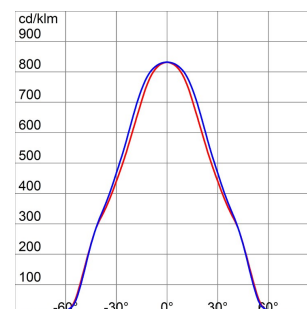

DIMENSIONAL

PHOTOMETRIC DISTRIBUTION