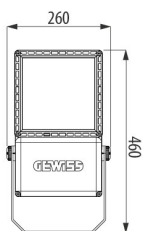

Smart [PRO]e

GENERAL INFORMATION		OPTIC AND ILLUMINATING FEATURES	
Context	Floodlighting and small- to medium-size sports facilities	Optiek	SW - Symmetrical Wide
Luminaire	LED luminaire with mid lumen power	Unified Glare Rating	G*6 - ULOR = 0%
Toepassing	Binnenshuis / buitenshuis	Lumen-vermogen (lm)	22500
Unique digital code (Datamatrix)	Currently not present	Efficacy (lm/W)	150
Kleur	Grafietgrijs	Kleur temperatuur	5700 K
Type lichtbron	Led - niet vervangbaar	Colour Rendering Index	CRI>70
System vermogen	150 W	Standard Deviation Colour Matching	SDCM = 3
LED Lifetime	L90B10 (Tq+25°C) = 100000h; L80B10 (Tq+25°C) > 150000h	Photobiological Risk Class	RG1
Gewicht (kg)	5.7	Standaard	EN60598-1; EN60598-2-5; IEC62778; EN13201
Garantie	5 jaar	ELETRICAL AND LIGHTING FEATURES	
Opslagtemperatuur	-	Voedings-spanning	220 - 240 V
Operating temperature	-30 +40 °C	Nominale frequentie (Hz)	50 / 60
MATERIALS		Driver	Included
Body	Gietaluminium -	Driver failure rate	F10 = 100.000h Tq25°C
Type plaat	Flat tempered glass 4mm	Overvoltage protection	DM 6 kV / CM 10 kV
Optic	Metallised PC-HT Reflector	Control System	Standalone - 1/10 V
Gasket	Anti-aging silicone	INSTALLATION AND MAINTENANCE	
Locking Hook	-	Mounting and installation	High-mast lighting - Wall mounting - Ground mouting
External screw	Stainless steel	Tilt	Rotation on bracket with integrated goniometer
Colour	Polyester powder coated with epoxy base coat	Wiring	With H07RN-F multi-pole cable
STANDARDS AND APPROVALS		Bevestiging	Beugel
Classificering	-	Light souce replaceability	By professional
Toestel met verlaagde oppervlaktetemperatuur	-	Controlgear replaceability	-
DIN 18032-3-certificering	Ja	Driver Box	Ingebouwd
IPEA	-	Maximum surface exposed to the wind	0,085 m2
Isolatie-klasse	I	-	-
IP-graad	IP66	-	-
Stootbestendigheid	IK08	-	-

### DIMENSIONAL