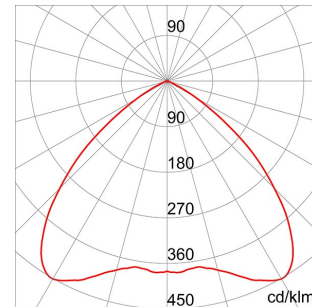

DIMENSIONAL

PHOTOMETRIC DISTRIBUTION

TECHNICAL SYMBOLOGY

IP

IP66

IK

IK08

GWT