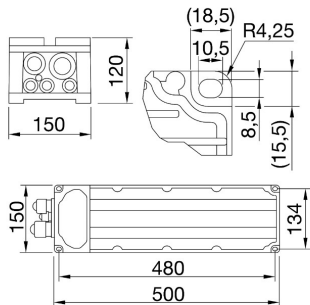

On request

Smart [PRO] 3x2M Remote power unit

Toepassing	Binnenshuis / buitenshuis	Gewicht (kg)	6.3
Garantie	5 jaar	Driver failure rate	F10 = 95.000h Tq25°C
Light source replaceability	By professional	Controlgear replaceability	-
Isolatie-klasse	I	IP-graad	IP66
Stootbestendigheid	IK08		

DIMENSIONAL

PHOTOMETRIC DISTRIBUTION

TECHNICAL SYMBOLOGY

IP
IP66

IK
IK08

STANDARDS/APPROVALS