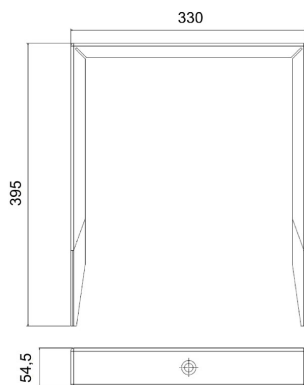

On request

Single fixing spike SMART [4]

Omschrijving

Bevestigingspen Smart[4] enkel

Electrocod

240

DIMENSIONAL

PHOTOMETRIC DISTRIBUTION