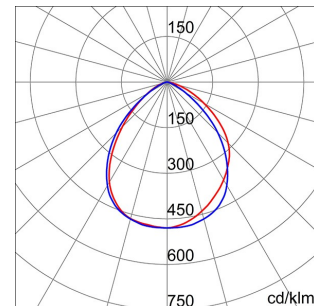

DIMENSIONAL

PHOTOMETRIC DISTRIBUTION

TECHNICAL SYMBOLOGY

IP
IP55

IK
IK09

GWT
850 °C

STANDARDS/APPROVALS