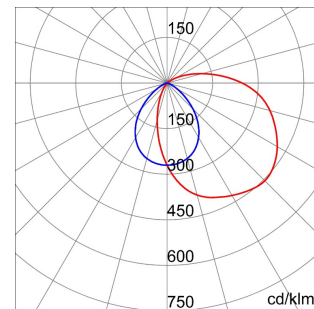

DIMENSIONAL

PHOTOMETRIC DISTRIBUTION

TECHNICAL SYMBOLOGY

IP
IP55

IK
IK09

GWT
850 °C

STANDARDS/APPROVALS