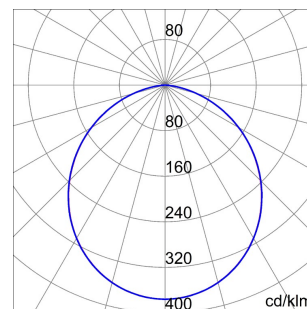

Driver Box	-
Maximum surface exposed to the wind	-

DIMENSIONAL

PHOTOMETRIC DISTRIBUTION

ELIA DL

TECHNICAL SYMBOLOGY

IP
IP40 - IP54

IK
IK06

GWT
650 °C