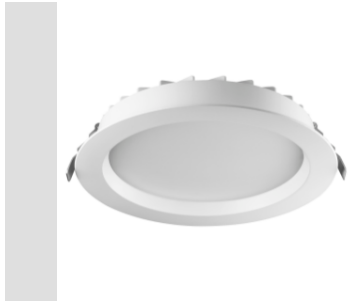

ELIA DL

GENERAL INFORMATION

Context	Interior lighting
Luminaire	LED luminaire for diffuse light
Toepassing	Intern
Unique digital code (Datamatrix)	Currently not present
Kleur	Wit
Type lichtbron	LED
System vermogen	35 W
LED Lifetime	L80B50 (Tq25°) = 50.000h
Gewicht (kg)	0.8
Garantie	5 jaar
Opslagtemperatuur	-20° +65°
Operating temperature	-20° +45°

OPTIC AND ILLUMINATING FEATURES

Optiek	Wide opal
Unified Glare Rating	-
Lumen-vermogen (lm)	3600
Efficacy (lm/W)	103
Kleur temperatuur	4000 K
Colour Rendering Index	CRI 80
Standard Deviation Colour Matching	SDCM = 3
Photobiological Risk Class	RG0
Standaard	EN 60598-1; EN 60598-2-2; IEC/TR 62778; EN 62493