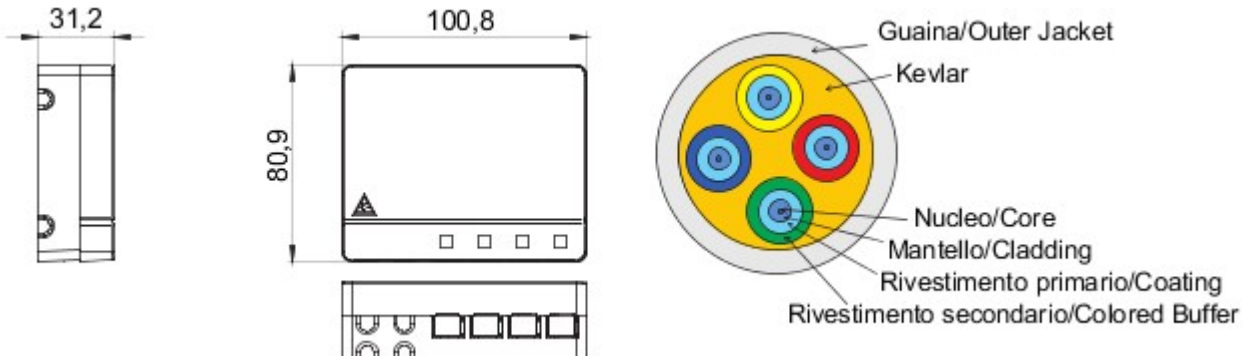

DIMENSIONAL

STANDARDS/APPROVALS

GEWISS S.p.A. Via A. Volta, 1
24069 Cenate Sotto - Bergamo - Italy
tel. +39 035 94 61 11 fax +39 035 94 69 09

www.gewiss.com
sat@gewiss.com
Last update 08/05/2024

Data, measures, designs and pictures are shown only as informative purposes, and could be changed without previous notice