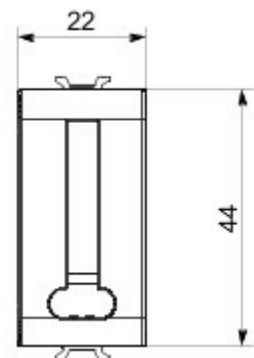

| | | | |
|------------|---------------------|----------------|-------------|
| Categorie | Telefooncontactdoos | Omschrijving | 8 contacten |
| Kleur | Wit | Standaard | Frans norm |
| Verbinding | Schroefklemmen | Aantal modules | 1 |
| Electrocod | 3721 | | |

DIMENSIONAL

STANDARDS/APPROVALS

GEWISS S.p.A. Via A. Volta, 1
24069 Cenate Sotto - Bergamo - Italy
tel. +39 035 94 61 11 fax +39 035 94 69 09

www.gewiss.com
sat@gewiss.com
Last update 27/04/2024

Data, measures, designs and pictures are shown only as informative purposes, and could be changed without previous notice