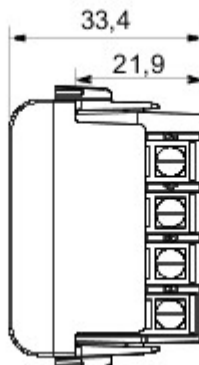

DIMENSIONAL

STANDARDS/APPROVALS

GEWISS S.p.A. Via A. Volta, 1
24069 Cenate Sotto - Bergamo - Italy
tel. +39 035 94 61 11 fax +39 035 94 69 09

www.gewiss.com
sat@gewiss.com
Last update 27/04/2024

Data, measures, designs and pictures are shown only as informative purposes, and could be changed without previous notice