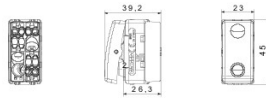

The System modular devices allow the creation of infinite combinations of devices and plates, through a complete range that covers all design, functional and installation needs. Colours and finishes: satin black, elegant and classy. The range includes control units, socket-outlets, breakers, indicators, connectors and devices for the control, safety and comfort of your home.

Categorie	Drukknop	Knop	Met vervangbare neutrale lens
Kleur	Zwart	Omschrijving	1P NC - 10 A verlicht
Spanning	250 V AC	Aantal SYSTEM-modules	1
Electrocod	0130		

DIMENSIONAL

STANDARDS/APPROVALS

GEWISS S.p.A. Via A. Volta, 1
24069 Cenate Sotto - Bergamo - Italy
tel. +39 035 94 61 11 fax +39 035 94 69 09