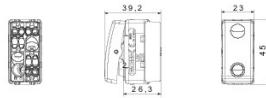

The System modular devices allow the creation of infinite combinations of devices and plates, through a complete range that covers all design, functional and installation needs. Colours and finishes: satin black, elegant and classy. The range includes control units, socket-outlets, breakers, indicators, connectors and devices for the control, safety and comfort of your home.

Categorie	Drukknop	Knop	Met vervangbare neutrale lens
Kleur	Zwart	Omschrijving	1P NO - 10 A verlicht
Spanning	250 V AC	Aantal SYSTEM-modules	1
Electrocod	0130		

DIMENSIONAL

STANDARDS/APPROVALS

GEWISS S.p.A. Via A. Volta, 1
24069 Cenate Sotto - Bergamo - Italy
tel. +39 035 94 61 11 fax +39 035 94 69 09