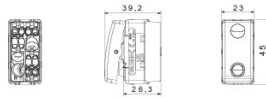

The System modular devices allow the creation of infinite combinations of devices and plates, through a complete range that covers all design, functional and installation needs. Colours and finishes: satin black, elegant and classy. The range includes control units, socket-outlets, breakers, indicators, connectors and devices for the control, safety and comfort of your home.

Categorie	Drukknop	Knop	Start
Symbol	Groen	Kleur	Zwart
Omschrijving	1P NO - 10 A - hulp-NC	Spanning	250 V AC
Aantal SYSTEM-modules	1	Electrocod	0130

DIMENSIONAL

STANDARDS/APPROVALS

GEWISS S.p.A. Via A. Volta, 1
24069 Cenate Sotto - Bergamo - Italy
tel. +39 035 94 61 11 fax +39 035 94 69 09