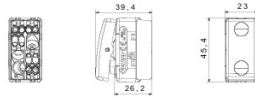

The System modular devices make it possible to create infinite combination between devices and plates, thanks to a complete range that is able to satisfy all design, functional and installation requirements. Colour and finiture: glossy white, bright and versatile
The range includes commands, socket- outlets, protection, indicators, connectors and devices for the control, safety and comfort of your home.

Categorie	Drukknop	Knop	Met vergrendeling
Symbol	OP - NEER	Kleur	Wit
Omschrijving	1P NO+NO - 10 A	Spanning	250 V AC
Aantal SYSTEM-modules	1	Electrocod	0130

DIMENSIONAL

STANDARDS/APPROVALS

GEWISS S.p.A. Via A. Volta, 1
24069 Cenate Sotto - Bergamo - Italy
tel. +39 035 94 61 11 fax +39 035 94 69 09