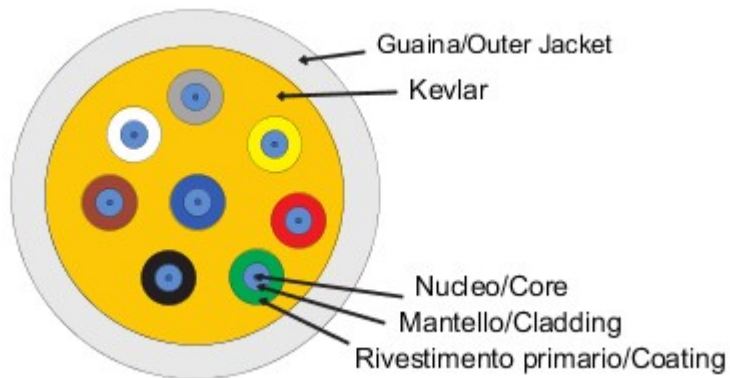

DIMENSIONAL

STANDARDS/APPROVALS

GEWISS S.p.A. Via A. Volta, 1
24069 Cenate Sotto - Bergamo - Italy
tel. +39 035 94 61 11 fax +39 035 94 69 09

www.gewiss.com
sat@gewiss.com
Last update 23/04/2024

Data, measures, designs and pictures are shown only as informative purposes, and could be changed without previous notice