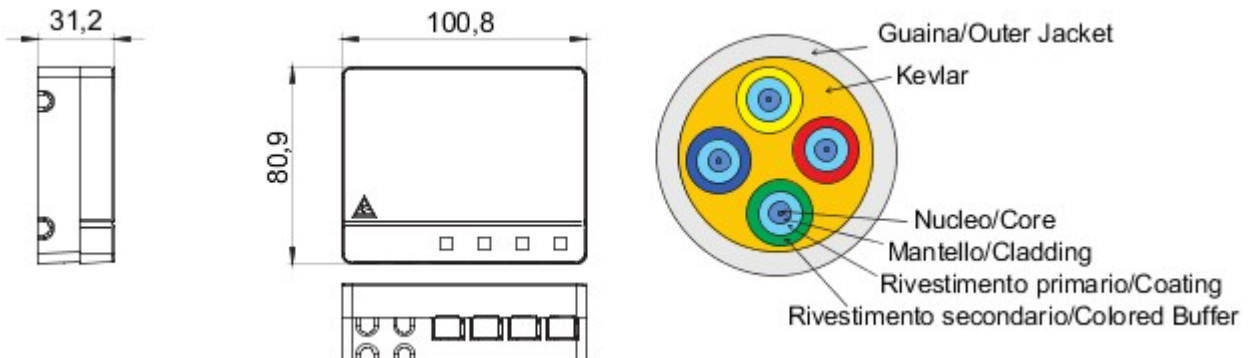

DIMENSIONAL

STANDARDS/APPROVALS

GEWISS S.p.A. Via A. Volta, 1
24069 Cenate Sotto - Bergamo - Italy
tel. +39 035 94 61 11 fax +39 035 94 69 09

www.gewiss.com
sat@gewiss.com
Last update 25/04/2024

Data, measures, designs and pictures are shown only as informative purposes, and could be changed without previous notice