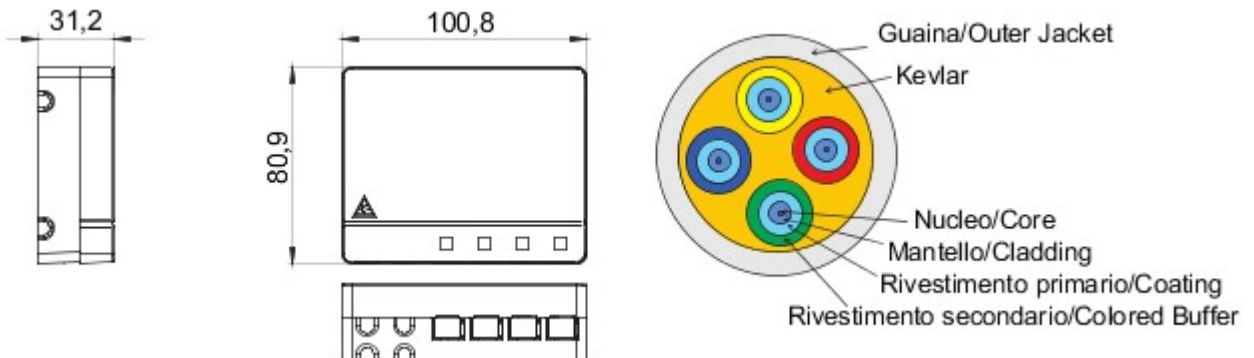

DIMENSIONAL

STANDARDS/APPROVALS

GEWISS S.p.A. Via A. Volta, 1
24069 Cenate Sotto - Bergamo - Italy
tel. +39 035 94 61 11 fax +39 035 94 69 09

www.gewiss.com
sat@gewiss.com
Last update 20/04/2024

Data, measures, designs and pictures are shown only as informative purposes, and could be changed without previous notice