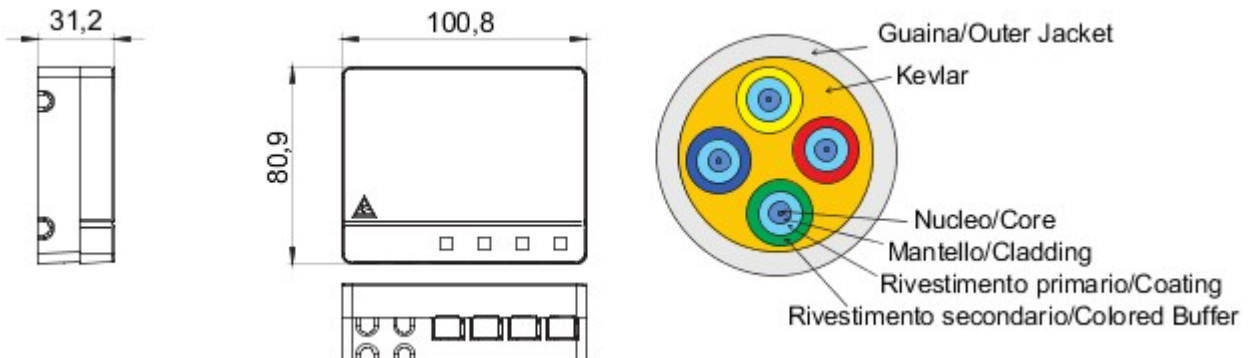

DIMENSIONAL

STANDARDS/APPROVALS

GEWISS S.p.A. Via A. Volta, 1
24069 Cenate Sotto - Bergamo - Italy
tel. +39 035 94 61 11 fax +39 035 94 69 09

www.gewiss.com
sat@gewiss.com
Last update 24/04/2024

Data, measures, designs and pictures are shown only as informative purposes, and could be changed without previous notice