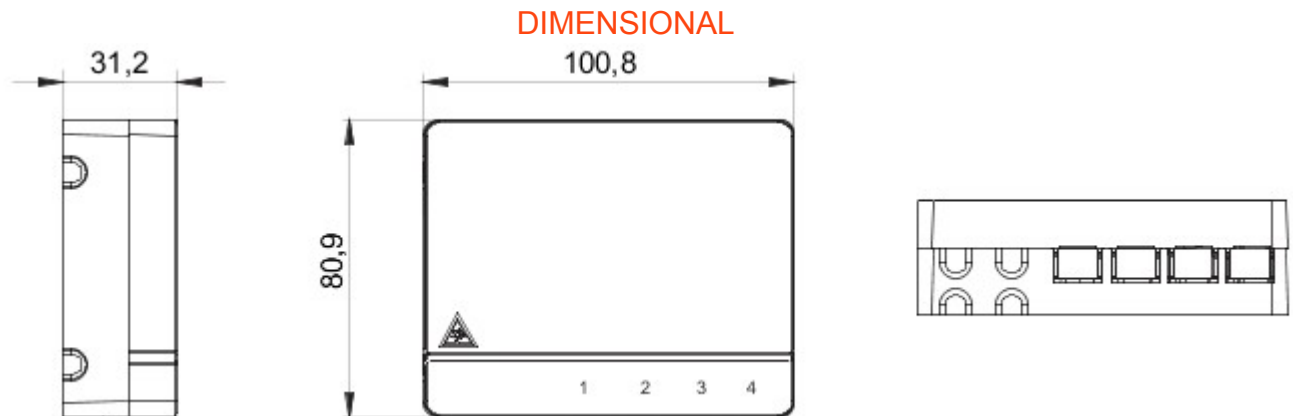

Categorie	Apartment Optical Termination Box	Materiaal	Plastic
Kleur	Wit	Eigenschappen	With 4 SC/APC adapters
Afmetingen LxHxD (mm)	101x85x31	Installatie	Wall mount/In multimedia boards

STANDARDS/APPROVALS