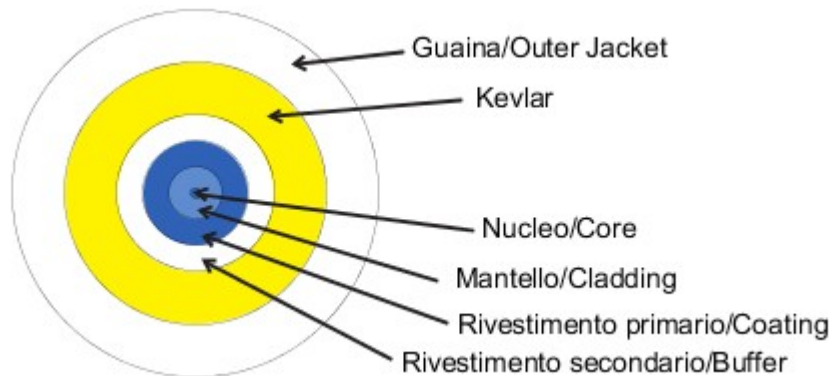

DIMENSIONAL

STANDARDS/APPROVALS

GEWISS S.p.A. Via A. Volta, 1
24069 Cenate Sotto - Bergamo - Italy
tel. +39 035 94 61 11 fax +39 035 94 69 09

www.gewiss.com
sat@gewiss.com
Last update 19/04/2024

Data, measures, designs and pictures are shown only as informative purposes, and could be changed without previous notice