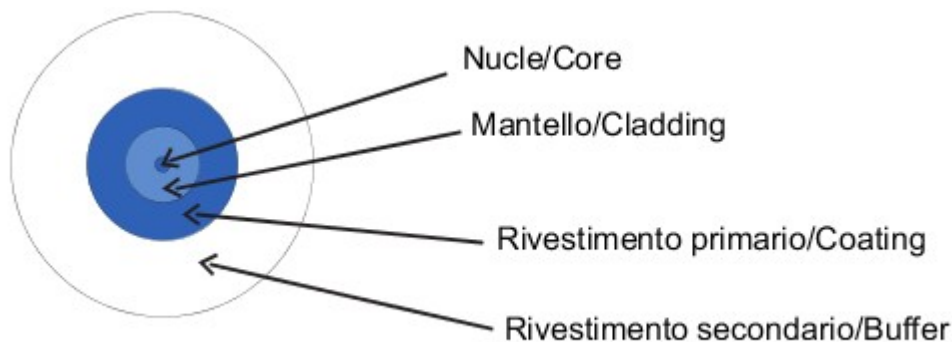

Product Data Sheet

GW38312

DATA CENTER-serie

Complete system for the connection and distribution of LAN networks in residential and tertiary sector environments.

The range includes fibre optic solutions, wall panels, floor cabinets and copper wiring products.

The Data Center series provides all the products necessary to create a multi-service fibre optic infrastructure for residential buildings, in full compliance with all the indications dictated by the new CEI Guidelines 306-2 and Law 164/14.

Categorie	Optical connector	Cable colour	Wit
No. optical fibers	1	Lengte	2 m
Ø sheath	0,9 mm	For connectors	SC/APC - SC/APC
Classificering	G.657.A2 / B6_a2 Bend Insensitive	Ø core	9 µm
Ø cladding	125 µm	Outer jacket	LSZH
Cable	Tight - OS2	Minimum bend radius (Dynamic)	25x cable diameter
Minimum bend radius (Static)	15x cable diameter	Max attenuation (@1310 nm / @1550 nm)	0.35 / 0.2 dB/Km
Bedrijfs-temperatuur	From -20°C to +60°C		

DIMENSIONAL

STANDARDS/APPROVALS

GEWISS S.p.A. Via A. Volta, 1
24069 Cenate Sotto - Bergamo - Italy
tel. +39 035 94 61 11 fax +39 035 94 69 09

www.gewiss.com
sat@gewiss.com
Last update 23/04/2024

Data, measures, designs and pictures are shown only as informative purposes, and could be changed without previous notice