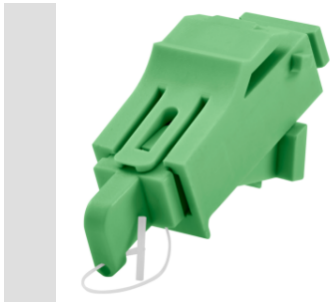

Witte monoblokttoestellen

Complete system for the connection and distribution of LAN networks in residential and tertiary sector environments. The range includes fibre optic solutions, wall panels, floor cabinets and copper wiring products. The Data Center series provides all the products necessary to create a multi-service fibre optic infrastructure for residential buildings, in full compliance with all the indications dictated by the new CEI Guidelines 306-2 and Law 164/14.

Categorie	Angled fiber optic adapter	Materiaal	Plastic body with ceramic alignment sleeve
Kleur	Groen RAL 6018	Eigenschappen	Simplex, single-mode
For connectors	SC/APC	Type	Vrouwelijk/vrouwelijk
Compatibiliteit	Keystone Jack	Tilt	40°
Meegeleverde accessoires	With safety cap and unmissable cord		