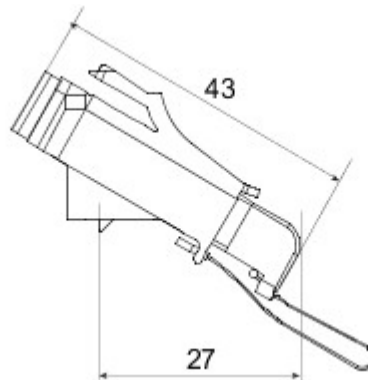

Categorie	Angled fiber optic adapter	Materiaal	Plastic body with ceramic alignment sleeve
Kleur	Groen RAL 6018	Eigenschappen	Simplex, single-mode
For connectors	SC/APC	Type	Vrouwelijk/vrouwelijk
Compatibiliteit	Keystone Jack	Tilt	40°
Meegeleverde accessoires	With safety cap and unmissable cord		

DIMENSIONAL

STANDARDS/APPROVALS

GEWISS S.p.A. Via A. Volta, 1
24069 Cenate Sotto - Bergamo - Italy
tel. +39 035 94 61 11 fax +39 035 94 69 09

www.gewiss.com
sat@gewiss.com
Last update 01/05/2024

Data, measures, designs and pictures are shown only as informative purposes, and could be changed without previous notice