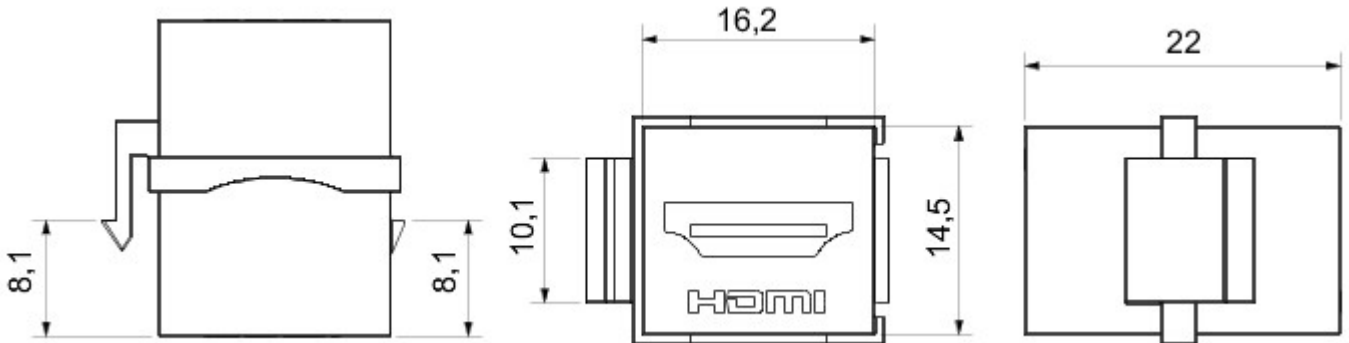

Witte monobloktostellen

Complete system for the connection and distribution of LAN networks in residential and tertiary areas. The range includes fibre optic solutions, wall panels, floor cabinets and copper wiring products. To wire copper networks, Data Center offers RJ45 connectors and HDMI and USB couplers suitable for Gewiss civil series, permutation cords and UTP and FTP cables, offering installation flexibility and ease of wiring.

Categorie	Data-aansluiting	Omschrijving	HDMI koppeling
Type	Vrouwelijk/vrouwelijk	Compatibiliteit	Keystone Jack
Materiaal	Technopolymeer	Electrocod	3722

DIMENSIONAL

STANDARDS/APPROVALS

GEWISS S.p.A. Via A. Volta, 1
24069 Cenate Sotto - Bergamo - Italy
tel. +39 035 94 61 11 fax +39 035 94 69 09