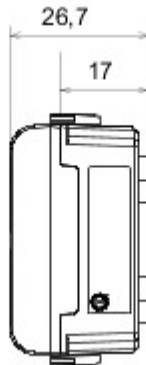

DIMENSIONAL