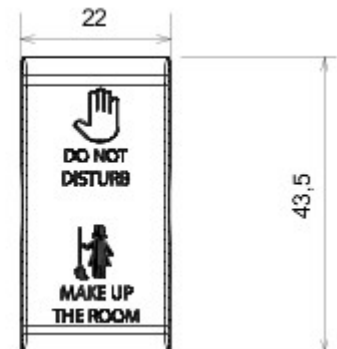

Wide range of control devices, sockets for power supply (conforming to national and international standards) signal pick-up, climate control, comfort management, technical alarm signalling and emergency lighting management. The ChoruSmart modular devices are available in five colours, glossy white, satin white, natural beige, satin black and lacquered titanium and in various sizes from 1/2, 1, 2 and 3 modules. Thanks to the mounting supports for rectangular, square and round boxes, endless combinations can be created with the ChoruSmart range of plates.

Categorie	Vervangbare knop	Knop	Neutraal
Symbol	DND+MUR	Kleur	Natural satin beige
Standaard	EN 60669-1	Thermospanning met kogel	125 °C
Gloedraadproef	850 °C	Aantal modules	1
Electrocod	140		

DIMENSIONAL